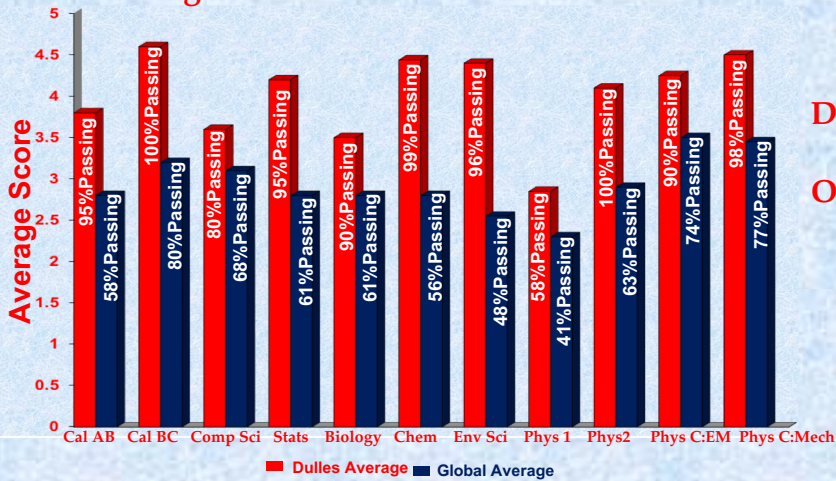

2018 Average Math and Science AP Scores at Dulles